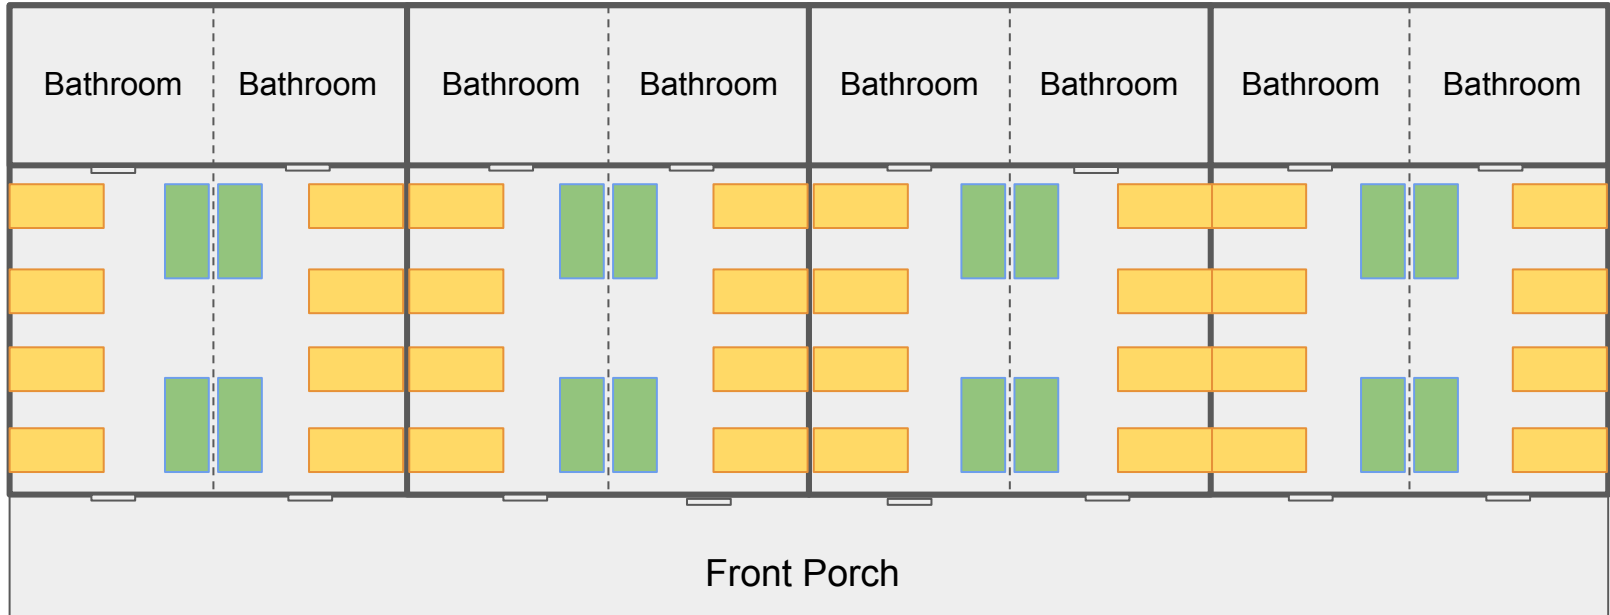

Brown Lodge

Sleeps 80 Guests

 : Bunk Bed

 : Single Bed

 : Solid Wall

 : Accordion Wall

 : Door

Cypress Lodge

Sleeps 55 Guests

 : Bunk Bed

 : Single Bed

 : Solid Wall

 : Accordion Wall

 : Door

Bunk House
Sleeps 50 Guests

Camp Leopold Lodging Arrangements

Since school organizers know their groups best, we have school staff assign participants to each cabin. We ask that you divide participants by gender. We generally recommend Brown for girls, Bunkhouse for boys, and Cypress for either.