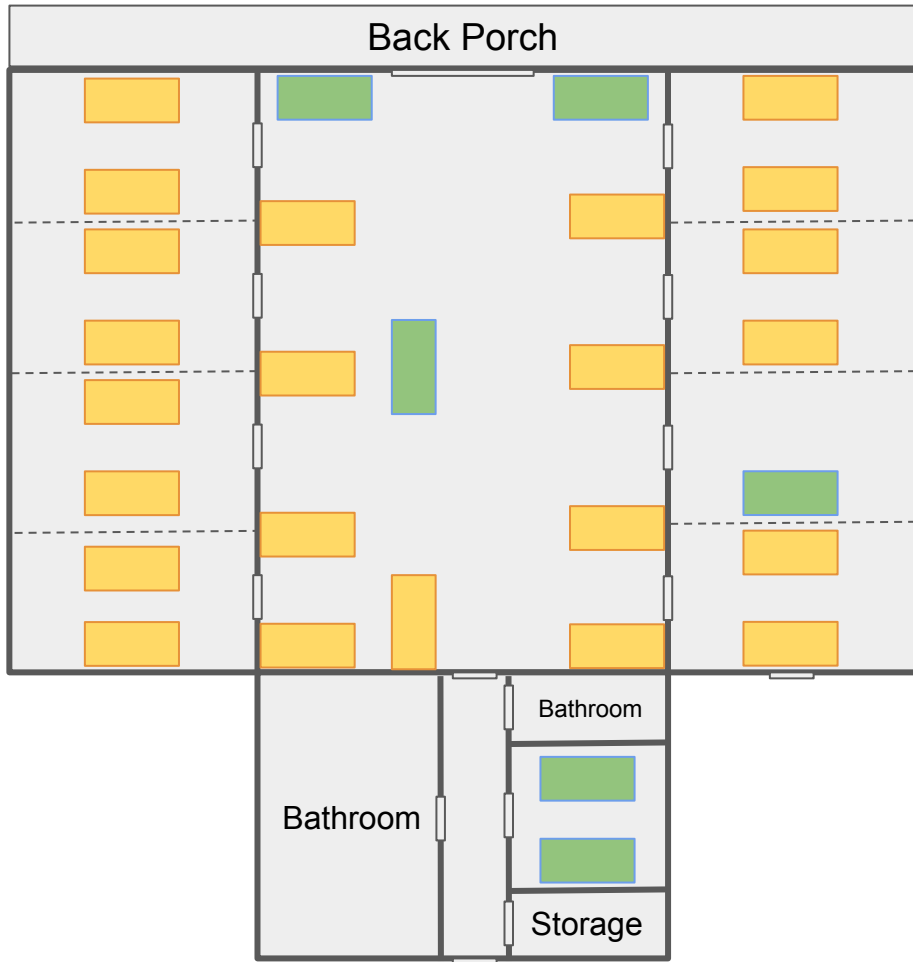

Brown Lodge

Sleeps 80 Guests

 : Bunk Bed

 : Single Bed

 : Solid Wall

 : Accordion Wall

 : Door

Cypress Lodge

Sleeps 55 Guests

 : Bunk Bed

 : Single Bed

 : Solid Wall

 : Accordion Wall

 : Door

Bunk House
Sleeps 50 Guests

Camp Leopold Lodging Arrangements

Since school organizers know their groups best, we have school staff assign participants to each cabin. We ask that you divide participants by gender. We generally recommend Brown for girls, Bunkhouse for boys, and Cypress for either.